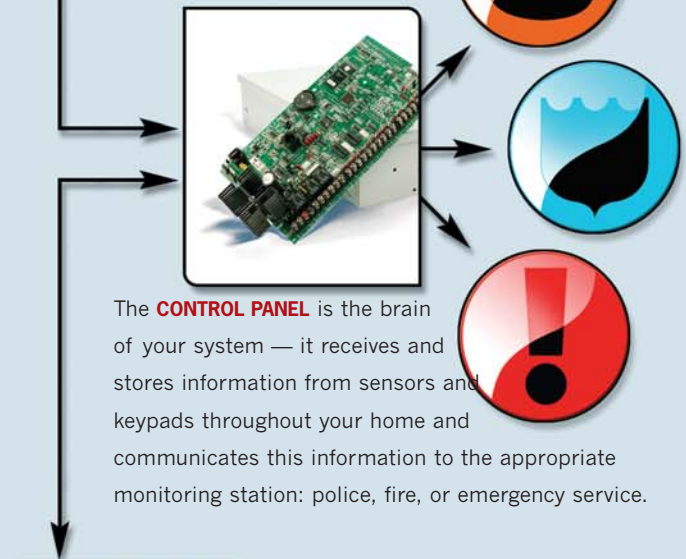

You can program your system to sound an alarm inside and outside the home to alert you and the neighbors, while startling any intruders. When your system is monitored, it will notify your alarm monitoring service, which will then alert the appropriate authorities or a private security response firm.

CODELESS ENTRY: Instead of entering a code on the keypad, just wave your key fob next to the keypad to turn the system on or off.

FALSE ALARM REDUCTION: False alarms annoy neighbors and may result in fees from your emergency responders. ANY Security Company alarm systems include special features that reduce false alarms.

UNDERSTANDING YOUR SECURITY SYSTEM

A security system does not have to be complicated. Let our certified professionals walk you through the user-friendly operation.

The **KEYPAD** is the link between you and your system. It's used to select the amount of security desired and to check system status via easy-to-read displays using simple function keys.

The **CONTROL PANEL** is the brain of your system — it receives and stores information from sensors and keypads throughout your home and communicates this information to the appropriate monitoring station: police, fire, or emergency service.