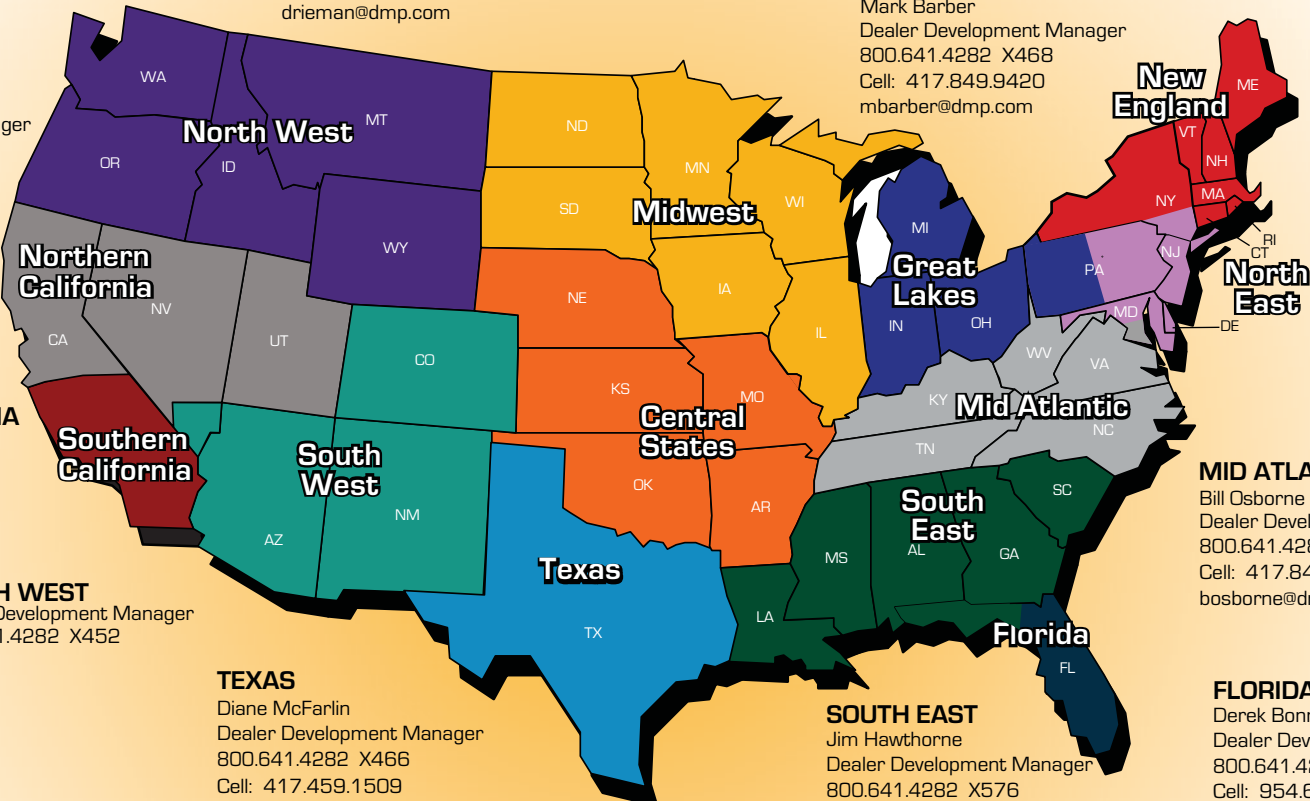

NORTH WEST

Kristina Connor
Dealer Development Manager
800.641.4282 X463
Cell: 417.234.7937
kconnor@dmp.com

NORTHERN CALIFORNIA

Patrick Oehlsen
Dealer Development Manager
800.641.4282 X549
Cell: 417.425.4293
poehlsen@dmp.com

SOUTHERN CALIFORNIA

Dealer Development Manager
800.641.4282 X452

SOUTH WEST

Dealer Development Manager
800.641.4282 X452

CENTRAL STATES

Doug Rieman
Dealer Development Manager
800.641.4282 X451
Cell: 417.861.2162
drieman@dmp.com

MIDWEST

Dealer Development Manager
800.641.4282 X464

GREAT LAKES

Mark Barber
Dealer Development Manager
800.641.4282 X468
Cell: 417.849.9420
mbarber@dmp.com

NEW ENGLAND

Mike Clark
Dealer Development Manager
800.641.4282 X458
Cell: 781.774.0588
mclark@dmp.com

NORTH EAST

John Luzzo
Dealer Development Manager
800.641.4282 X457
Cell: 417.849.8135
jluzzo@dmp.com

MID ATLANTIC

Bill Osborne
Dealer Development Manager
800.641.4282 X460
Cell: 417.849.9437
bosborne@dmp.com

FLORIDA

Derek Bonner
Dealer Development Manager
800.641.4282 X424
Cell: 954.648.0679
dbonner@dmp.com

Mark NeSmith
Vice President of Sales
800.641.4282 X104
Cell: 417.631.8226
mnesmith@dmp.com

Duane Kugler
Inside Sales
800.641.4282 X413
dkugler@dmp.com

Audrey Pierson
Director of Sales, West
800.641.4282 X452
Cell: 417.827.2698
apierson@dmp.com

Lew Kramer
Application Solutions Designer
800.641.4282 X575
lkramer@dmp.com

Pat Tobin
Executive Director
Banking Solutions
800.641.4282 X499
Cell: 209.769.4718
ptobin@dmp.com

David Rogers
Director, Retail Solutions
800.641.4282 X109
Cell: 417.860.7617
drogers@dmp.com

Chris Newman
Inside Sales, International
800.641.4282 X196
Cell: 417.849.8775
cnewman@dmp.com

DJ Kelley
Inside Sales
800.641.4282 X412
dkelley@dmp.com

Matt Schweiger
Director of Sales, East
800.641.4282 X464
Cell: 417.693.3988
mschweiger@dmp.com

John Pass
Director of Market Development
Government Solutions
800.641.4282 X443
Cell: 417.848.0039
jpass@dmp.com

VERTICAL MARKETS