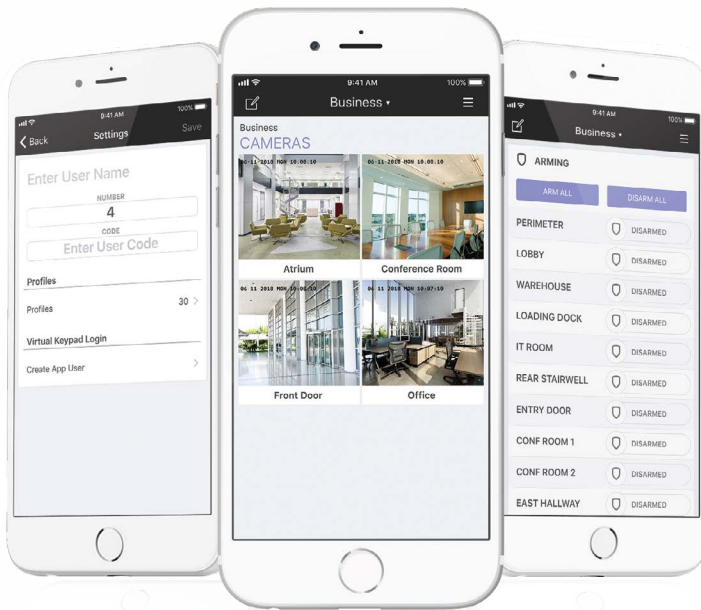

Virtual Keypad™

Remote System Control

The XTLplus Wireless Security System enables some amazingly convenient features. You can control the system from wherever you are with your cell phone, tablet, or computer.

- Turn the system on or off and receive alerts any time there's a change in the system's status.
- Virtual Keypad™ app allows total remote control of the system.
- Add and delete users to help manage employees.

Control much more than just the security system by adding Z-Wave devices, and turn a smartphone or tablet into the ultimate remote control.

- Turn lights on and off.
- Control thermostats to reduce energy use.
- Lock and unlock doors manually with the app, or automatically.